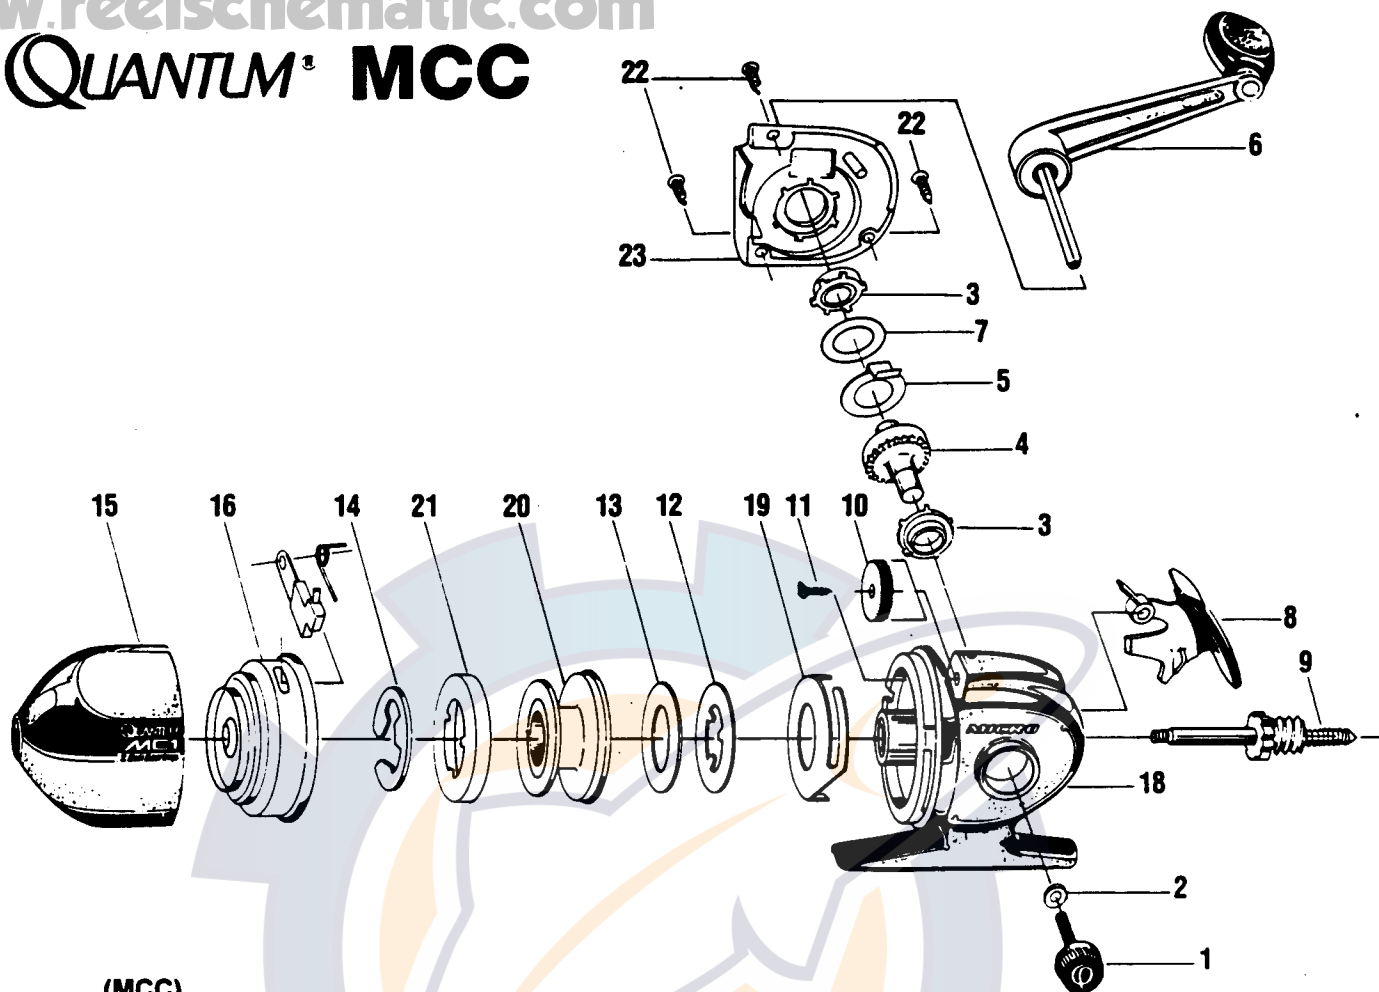

QUANTUM² MCC

(MCC) KEY NO.	PART NO.	DESCRIPTION	PRICE
1	VE068-2	HANDLE SCREW CAP	.75
2	VE107	HANDLE WASHER	.10
3	VE026	CRANK GEAR BUSHING	1.75
4	VE012	CRANK GEAR	1.50
5	PJ061-01	ANTI-REVERSE ACTUATOR	.85
6	VE318-02	CRANK HANDLE ASSY.	4.50
7	PZ068-02	CRANK GEAR SHIM	.31
8	PJ009-02	THUMB STOP	.20
9	VE315-02	CENTER SHAFT ASSY.	3.60
10	BJ032	DRAG ADJUSTMENT WHEEL	.85
11	BJ054-2	DRAG ADJUSTMENT SCREW	.66
12	BJ040	SPOOL WASHER	.56
13	BJ108	DRAG FRICTION WASHER	.38
14	XZ034	SPOOL RETAINER	.33
15	VE324-04	FRONT COVER ASSY.	2.55
16	BE310-2	SPINNERHEAD ASSY.	4.73
17	AJ049-01	SPRING - PICKUP ARM	.10
18	PJ301-02	BODY ASSY.	7.00
19	BJ027	DRAG SPRING PLATE	1.36
20	BE321-4	SPOOL ASSY.	4.54
21	BE036	SPOOL LIP WASHER	1.23
22	VE126-02	BODY COVER SCREW	.50
23	PJ023-02	BODY COVER	1.60

Prices subject to change without notice. Prices do not include postage and handling.

PLEASE ORDER BY PART NUMBER

Rev. 6/94

Zebco Division Brunswick Corporation, Box 270, Tulsa, OK 74101 USA 918-836-5581